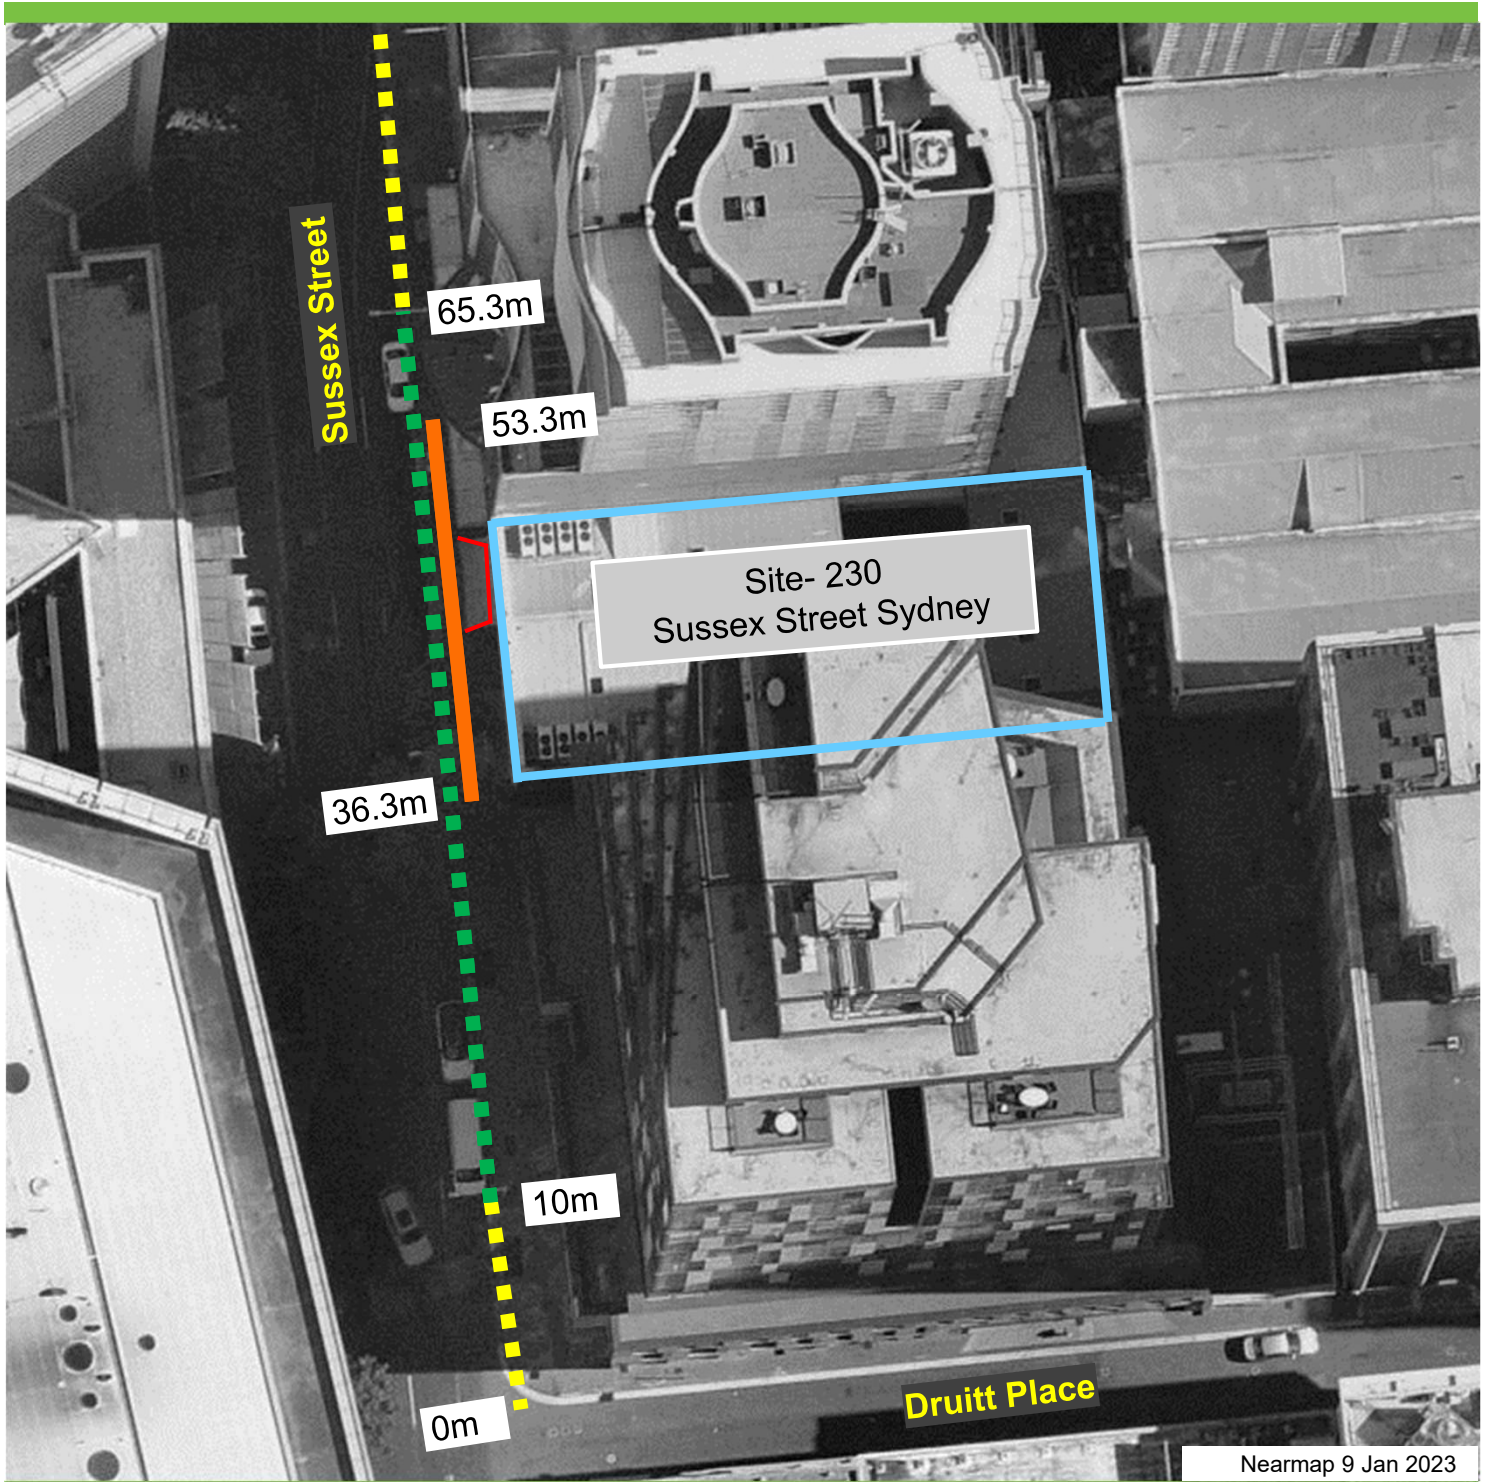

## Sussex Street, Sydney Proposed Works Zone

Nearmap 9 Jan 2023

### Existing

-  No Stopping
-  P5 Minute 7am-7pm Mon-Fri
-  4P Ticket 7pm-Midnight Mon-Fri  
8am-10pm Sat-Sun & Public Holidays
-  Existing Driveway

### Proposed

-  Works Zone  
7am-7pm Mon-Fri  
7am-5pm Sat
-  4P Ticket 7pm-Midnight Mon-Fri  
5-10pm Sat 8am-10pm Sun & Public Holidays